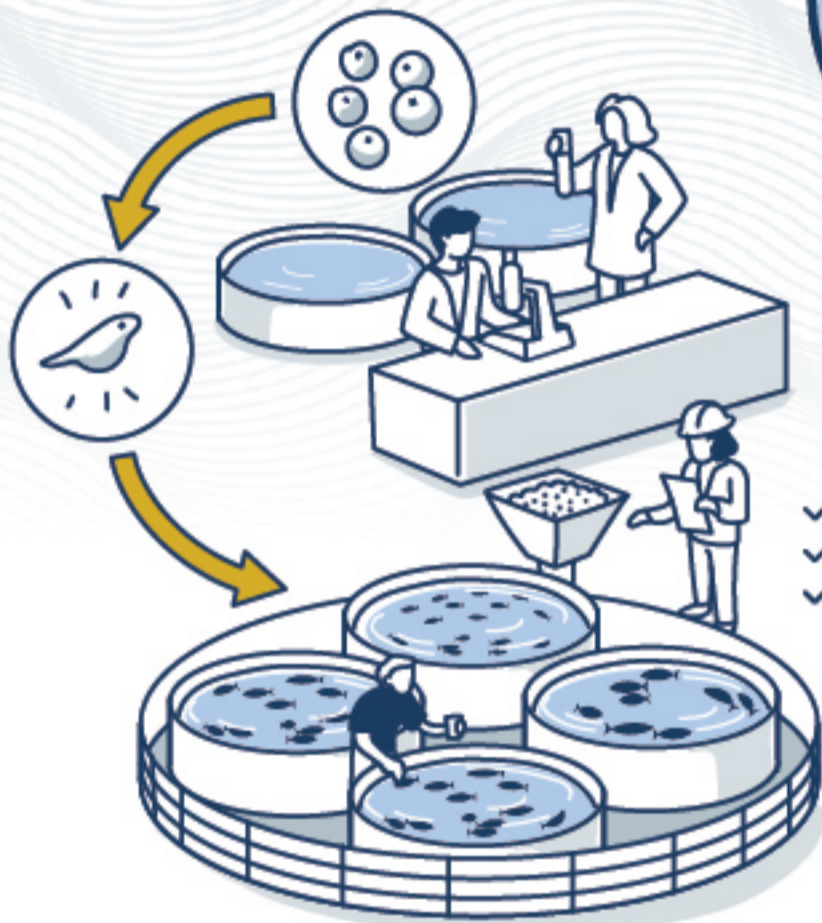

Egg to Plate

Sustainable Lifecycle of Dutch Yellowtail

Hatchery

Our parent fish provide us with enough eggs for all year production! Natural spawning and no hormones.

ZEELAND
THE NETHERLANDS

Production

- ✓ Best feed available
- ✓ No GMOs or antibiotics
- ✓ Reduced use of marine resources

Packhouse

We pack with care by our own teams locally

Harvest to order

- ✓ Guaranteed freshness
- ✓ Superior quality
- ✓ No heavy metals
- ✓ Reduced food waste

Distribution

The finished products are transported with as low carbon footprint as possible.

On your plate!